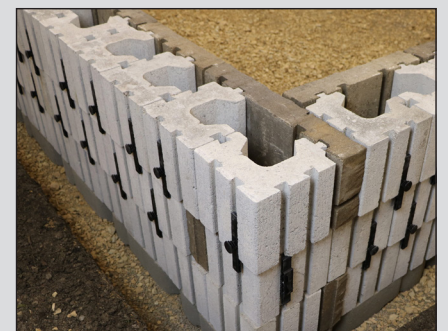

Three Glenlake Parkway, 12th Floor
Atlanta, GA 30328
Tel: 877-235-4273

For more info visit: Belgard.com

Get Social

[Pinterest.com/Belgard](https://www.pinterest.com/Belgard)

Belgard.com/Blog

[Twitter.com/Belgard](https://twitter.com/Belgard)

[Facebook.com/OutdoorLivingByBelgard](https://www.facebook.com/OutdoorLivingByBelgard)

[YouTube.com/BelgardHardscapes](https://www.youtube.com/BelgardHardscapes)

[Instagram.com/BelgardOutdoorLiving](https://www.instagram.com/BelgardOutdoorLiving)